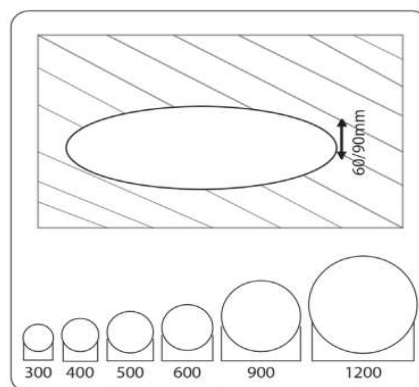

Dia=600mm
H=60/90/95mm

Frame

Aluminium

Color Tempertaure

5700K

Power

70W

Total Luminous Flux

L70 minimum at 50,000
burning hours

Dimension diagram

Remarks:-

Address: Plot #7 Saroorpur-Nangla Industrial Area,Ballabgarh-Sohna Road,Faridabad-121005

Email: info@sovitron.com